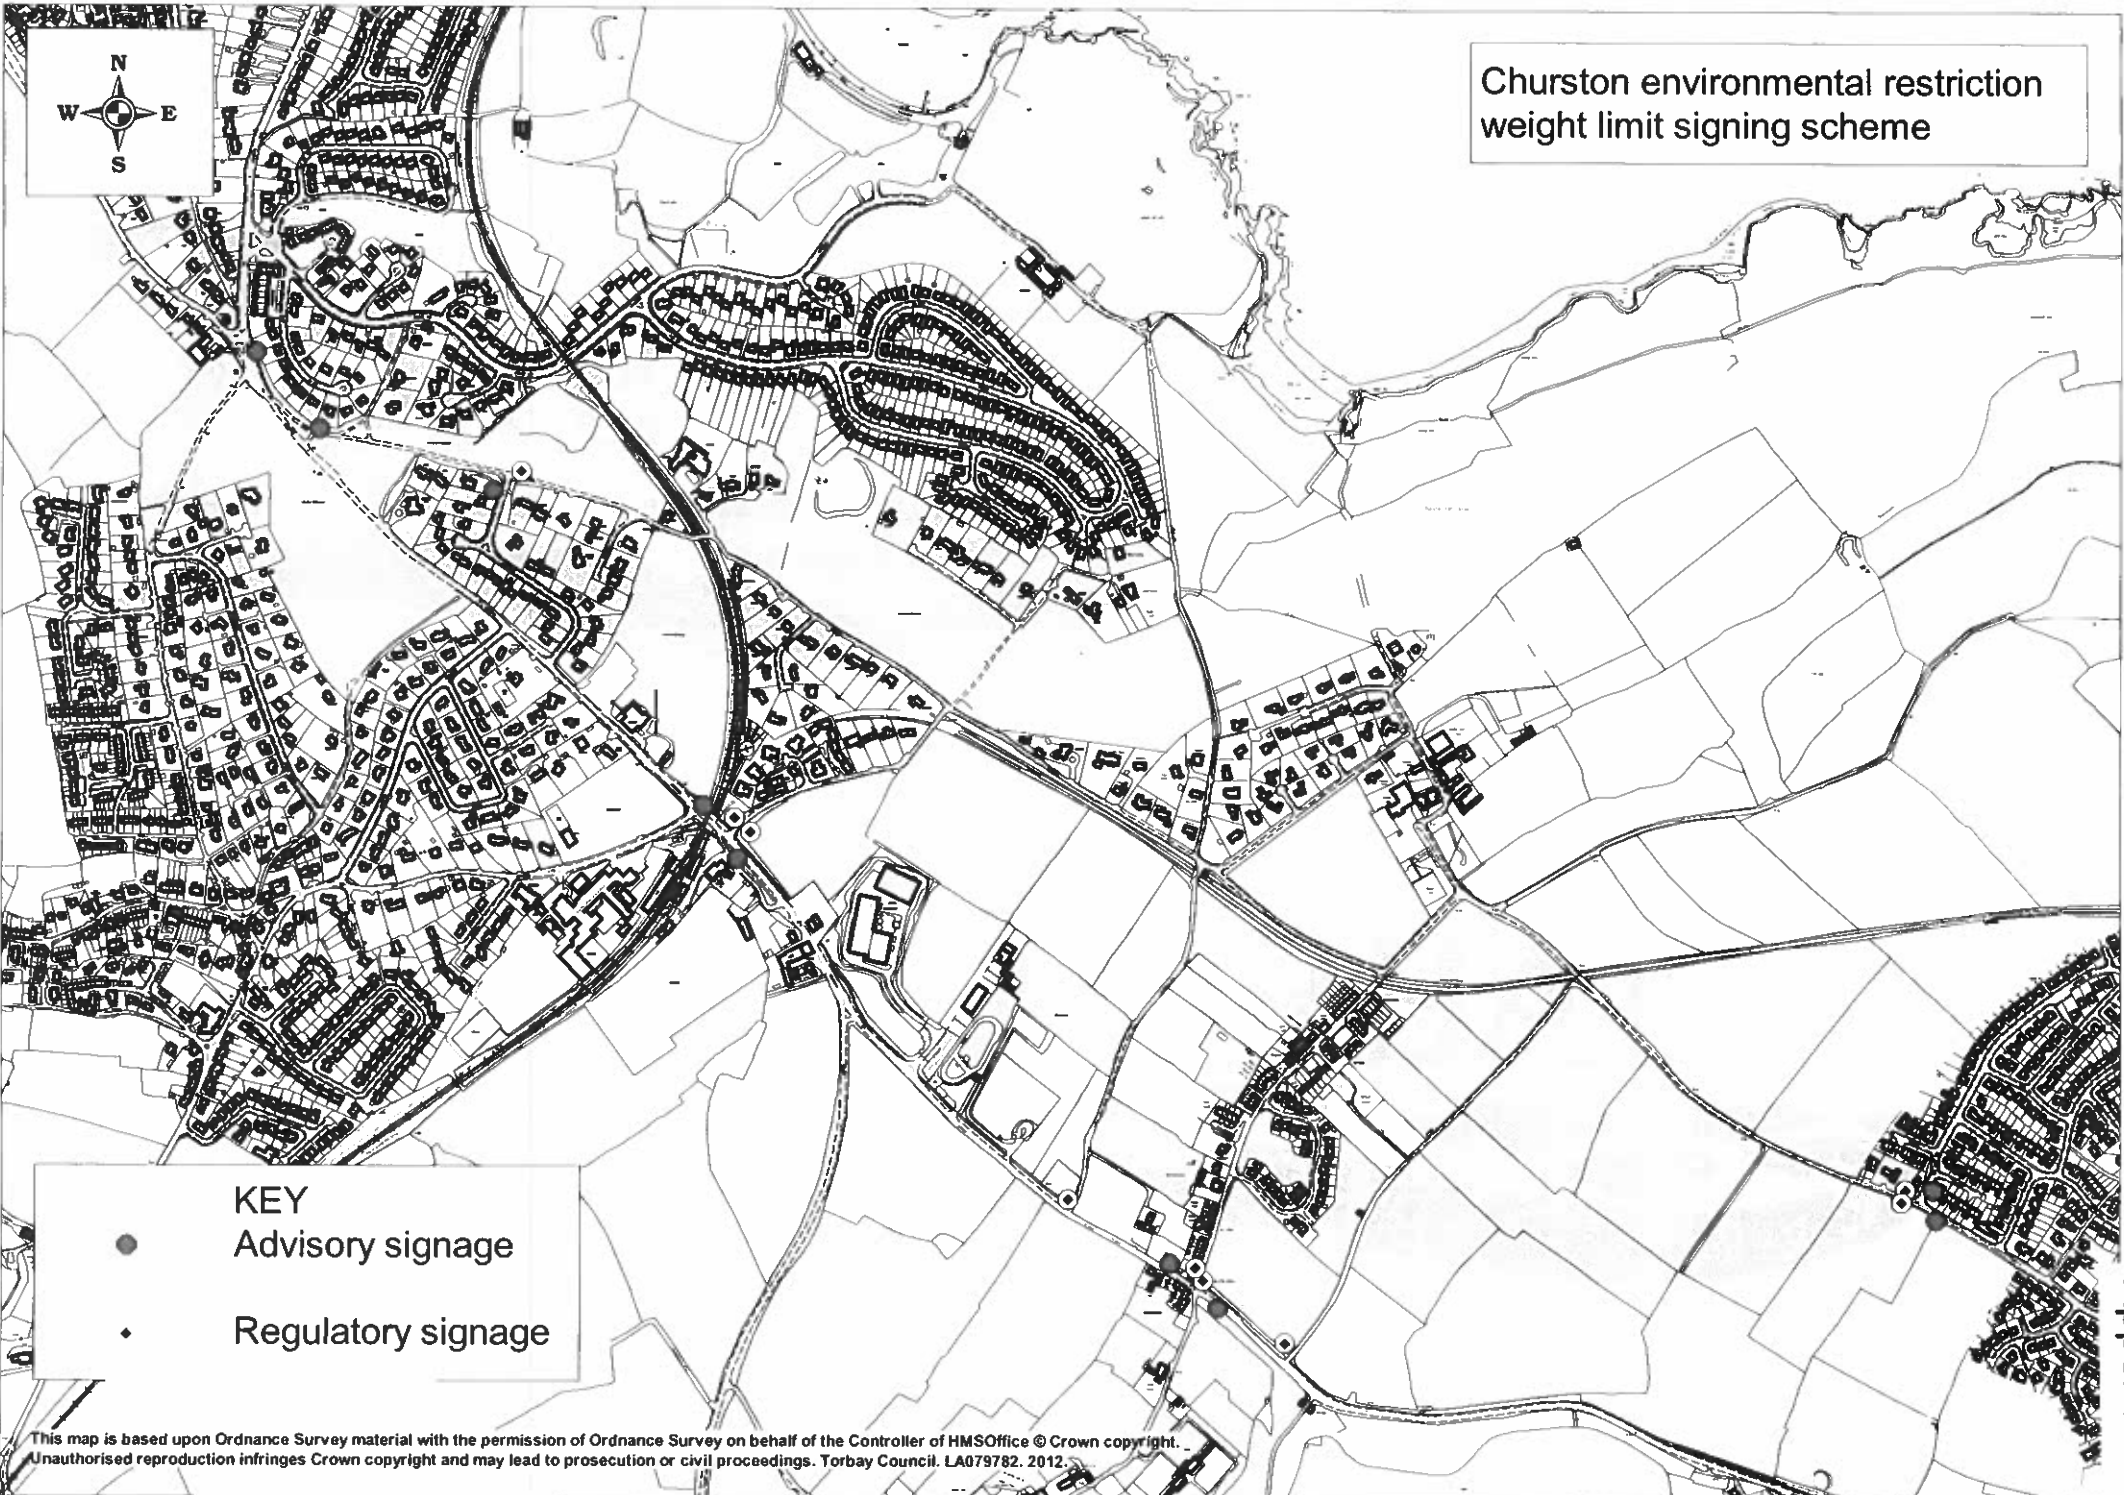

Churston environmental restriction
weight limit signing scheme

- KEY**
- Advisory signage
 - ◆ Regulatory signage

This map is based upon Ordnance Survey material with the permission of Ordnance Survey on behalf of the Controller of HMSOffice © Crown copyright.
Unauthorised reproduction infringes Crown copyright and may lead to prosecution or civil proceedings. Torbay Council. LA079782. 2012.